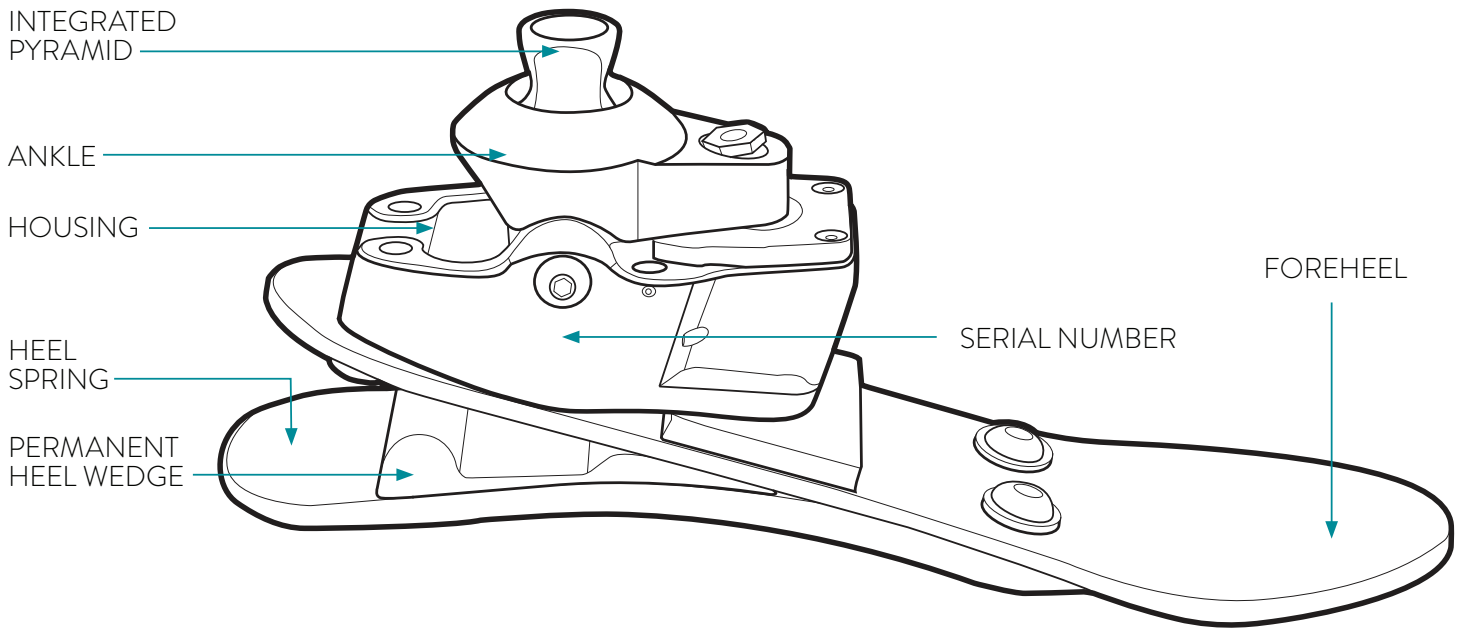

ODYSSEY K2 FIRMNESS CATEGORIES

PATIENT WEIGHT	0-140lbs	141-180	181-220	221-300
SIZE	21-30 cm			25-30 cm
LOW IMPACT	1	2	3	4

TECHNICAL SPECIFICATIONS

FUNCTION	Curved Hydraulic
SIZES	21-30 cm
MOUNTING	Endo (IP)
WEIGHT LIMIT	220 lbs (21-24 cm) 300 lbs (25-30 cm)
WARRANTY	2 years
BUILD HEIGHT	3.1 in (21-24 cm) 3.3 in (25-30 cm)
WEIGHT*	744 g
L-CODE**	L5972, L5968
WATER CAPABILITY	ENVIROSHELL***
Weatherproof	C T B standard

ENVIROSHELL PART NUMBER

CS S SIDE: L OR R SHELL COLOR**: C, T, OR B SIZE: 21-30

** (C)aucasian, (T)an or (B)rown

*26 cm with Enviroshell. **The listing of codes with these products should not be construed as a guarantee for coverage or payment. Ultimate responsibility for the coding of services/products rests with the individual practitioner. ***Caucasian, Tan, or Brown.

HARDWARE	PART NUMBER	DESCRIPTION
	CP SSET	Super Set Screws (8pc) M8 x 14mm
	TFH 800	Foot Horn, Stainless Steel
	CP HK 3	Hex Key, 3mm, for adjusting Stride Control. Included with foot order.
	CP HK 4	Hex Key, 4mm

SHELLTREAD	PART NUMBER (LEFT/RIGHT)	DESCRIPTION	ADDITIONAL INFORMATION
	CS TLN x CS TRN x	Shelltread (left or right), Neutral (indicate size)	Increases durability and prevents premature wear of foot shell.